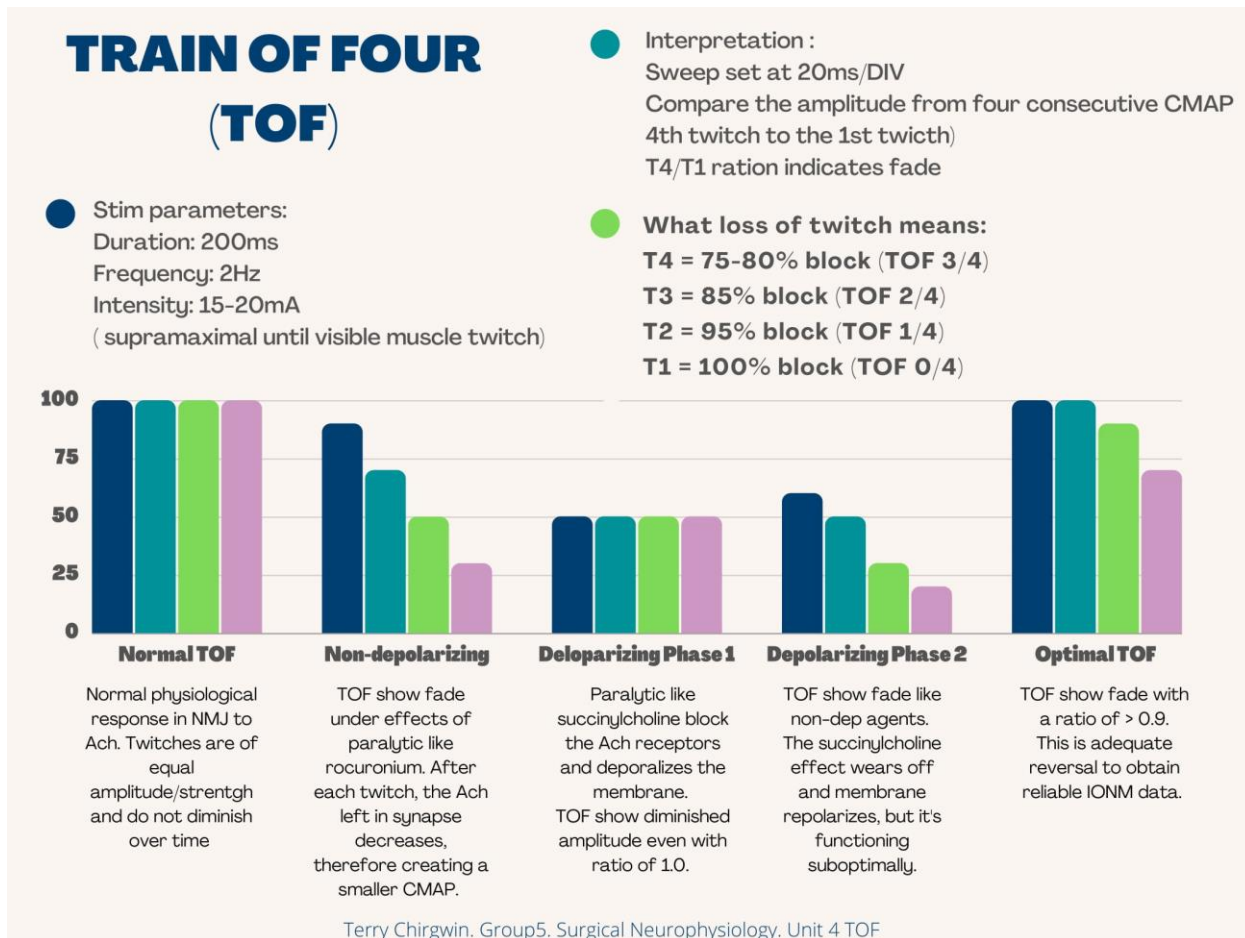

Infographic #2

Train of Four (TOF)

J of Neurophysiological Monitoring 2023; 1(1): 58.

ISSN 2995-4886

Gillian T Chirgwin¹

¹Global Innervation LLC, Dallas, Texas, USA.

CITE AS: Girgwin, GT. Infographic #2: Train of Four (TOF). J of Neurophysiological Monitoring 2023; 1(1): 58. doi:10.5281/zenodo.10260804.